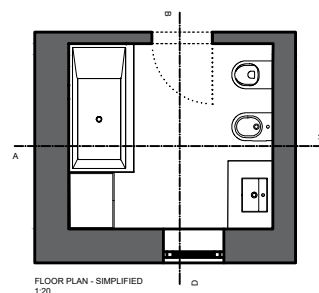

SECTION A
1:20

Description of equipment:

- 01 Washbasin KARTEL LAUFEN (H8153300001041)
  on a vanity, one tap hole in the center
  450 x 340 x 120 mm
  000 - white, SaphirKeramik
- 02 Wasbasin faucet KARTEL LAUFEN (H3113310041001)
  single level basin mixer, projection 115 mm, fixed spout,
  without pop-up waste
  h. 173 mm, l. 115 mm, diameter: 46 mm
  chrome finish
- 03 Toilet KARTEL LAUFEN (H8203370000001)
  wall-hung WC 'rimless', 4,5/3 l, washdown, without flushing
  rim
  545 x 370 x 355 mm
  000 - white
  + Flush Plate AW1 (H8956610040001)
  dual flush
  250 x 10 x 160 mm
  004 - chromed, plastic
- 04 Bidet KARTEL LAUFEN (H8303310003021)
  wall hung, with one tap hole
  545 x 370 x 290 mm
  000 - white
- 05 Bidet faucet KARTEL LAUFEN (H3413310041011)
  single lever bidet mixer, projection 110 mm, fixed spout,
  with pop-up waste
  h. 173 mm, l. 110 mm, diameter: 46 mm
  chrome finish
- 06 Bathtub KARTEL LAUFEN (H2233350006161)
  free standing, to right corner, with frame and panel
  1700 x 860 x 440 mm
  000 - white, Sentec
- 07 Bathtub faucet KARTEL LAUFEN (H3213370041411)
  single lever bath mixer, fittings distance 150mm,
  complete with fittings, synthetic
  flexible hose 1800 mm and hand shower TwinStick
  275 x 165 x 67,5 mm
  chrome finish
- 08 Bathtub guard ROCA B1H (AM19408512)
  front bath divider with a hinged door
  850 x 1500 mm
  clear glass + shiny silver profile
- 09 Towel rack SAT Simply R
  wall-hung
  616 x 104 x 24 mm
  chrome
- 10 Toilet roll holder ROCA (A817035001)
  25 x 139 mm
  metal
- 12 Mirror Walls mirror from House Doctor (35658-01)
  oval wall-hung mirror, vertical installation
  70 x 35 mm
  glass, MDF, metal
- 13 Vanity
  vanity unit with two drawers, incl. organizer
  900 x 600 x 600 mm
  MDF board with ABS edges, inside melamine white
  wood
- 14 Lightning Eglo Lora
  LED lightning, water protection, 16 W
  320 x 70 mm
  chrom
- 15 Floor tiles
  1200 x 400 x 10 mm
  000 - white
- 16 Tiles on the walls
  Zellica antique white tiles
  60 x 240 x 10 mm
  000 -white
- 17 Door
  interior door with door frame
  700 x 1970 x 40 mm
  solid wood
- 18 Window VEKRA
  wooden frame, double glazing
  800 x 78 x 1200 mm
- 19 Cabinet
  cabinet with four doors, incl. organizer
  750 x 600 x 2200 mm
  MDF board with ABS edges, inside melamine white
  wood
- 20 Concrete screed/trowel