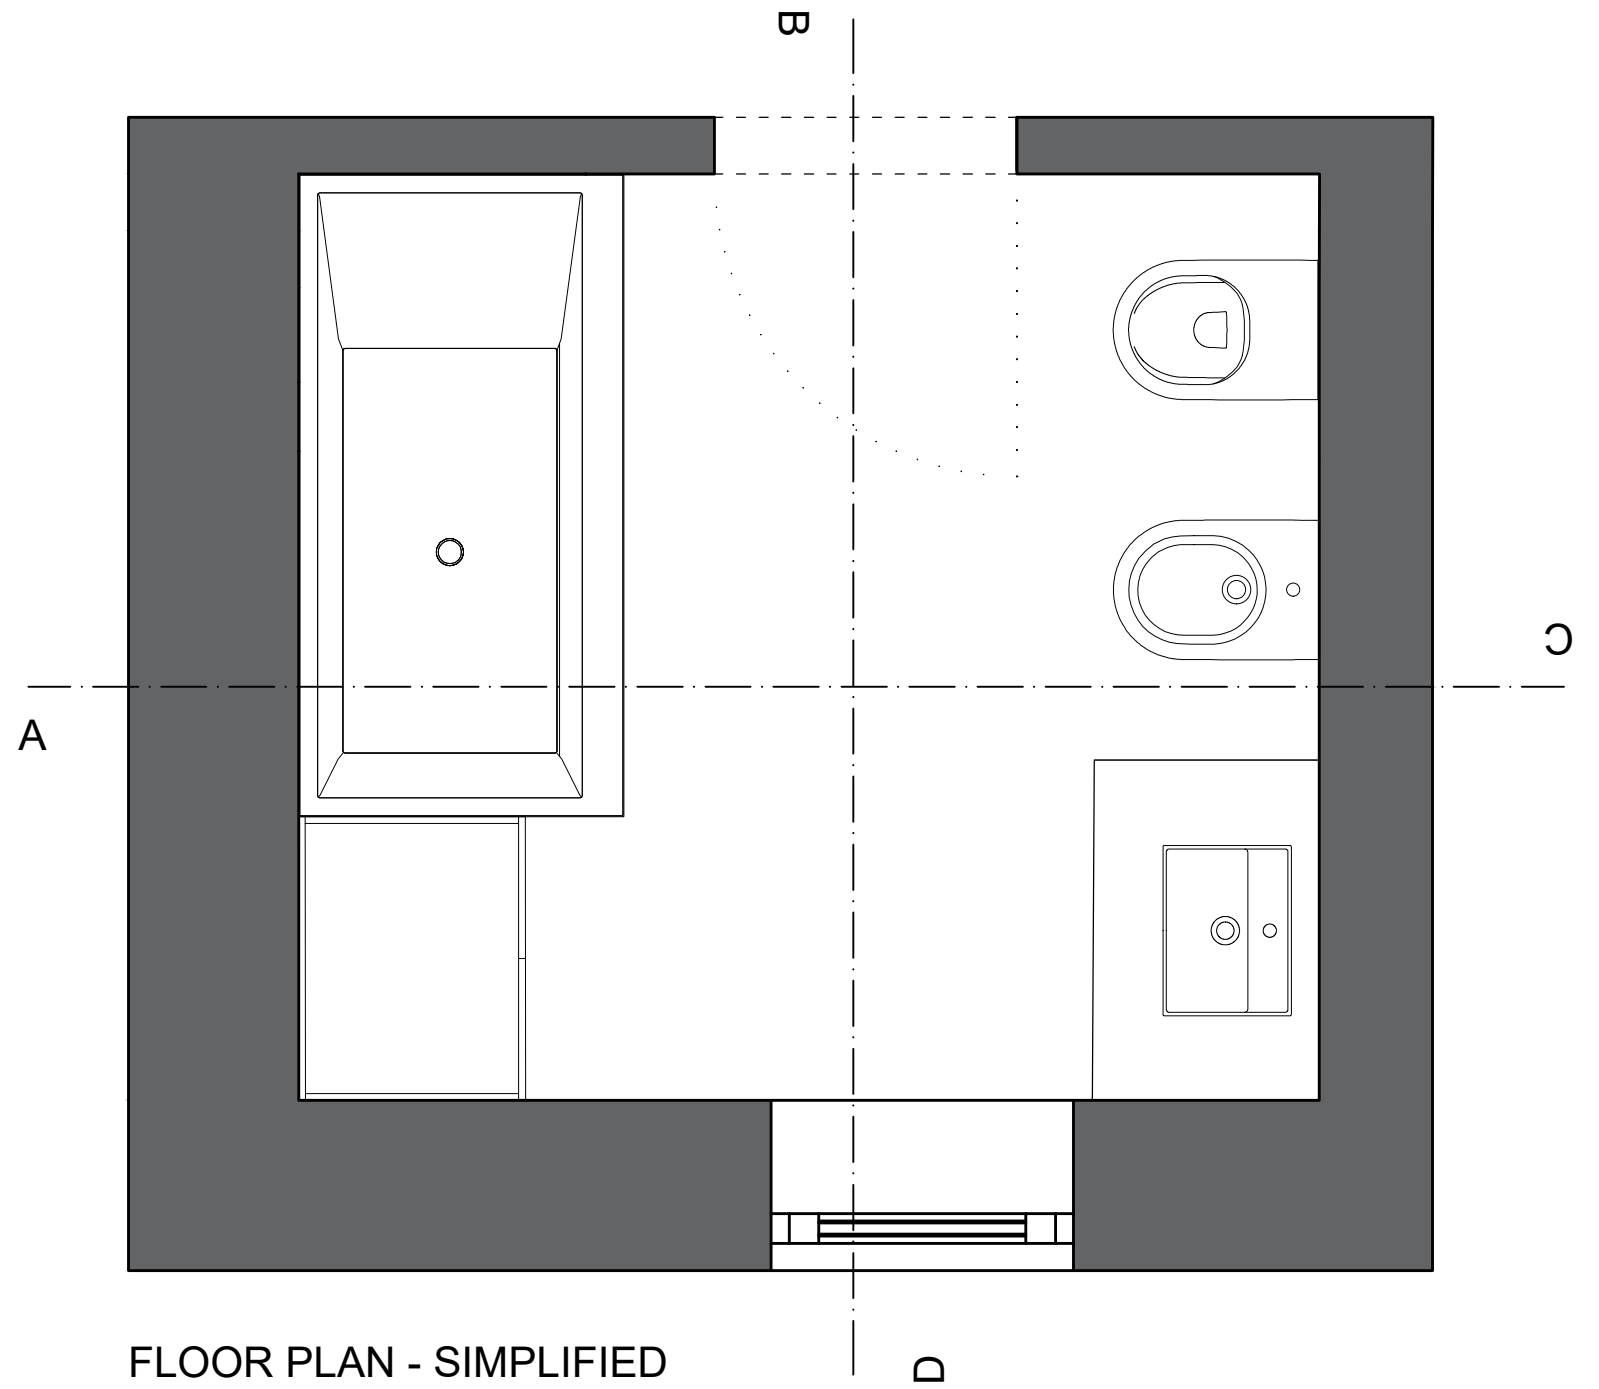

FLOOR PLAN - DEMOLITION / NEW
1:20

FLOOR PLAN - SIMPLIFIED
1:20

FLOOR PLAN
1:20

Description of equipment:

- 01 Washbasin KARTEL LAUFEN (H8153300001041)
on a vanity, one tap hole in the center
450 x 340 x 120 mm
000 - white, SaphirKeramik
- 02 Wasbasin faucet KARTEL LAUFEN (H3113310041001)
single level basin mixer, projection 115 mm, fixed spout,
without pop-up waste
h. 173 mm, l. 115 mm, diameter: 46 mm
chrome finish
- 03 Toilet KARTEL LAUFEN (H8203370000001)
wall-hung WC 'rimless', 4,5/3 l, washdown, without flushing
rim
545 x 370 x 355 mm
000 - white
+ Flush Plate AW1 (H8956610040001)
dual flush
250 x 10 x 160 mm
004 - chromed, plastic
- 04 Bidet KARTEL LAUFEN (H8303310003021)
wall hung, with one tap hole
545 x 370 x 290 mm
000 - white
- 05 Bidet faucet KARTEL LAUFEN (H3413310041011)
single lever bidet mixer, projection 110 mm, fixed spout,
with pop-up waste
h. 173 mm, l. 110 mm, diameter: 46 mm
chrome finish
- 06 Bathtub KARTEL LAUFEN (H2233350006161)
free standing, to right corner, with frame and panel
1700 x 860 x 440 mm
000 - white, Sentec
- 07 Bathtub faucet KARTEL LAUFEN (H3213370041411)
single lever bath mixer, fittings distance 150mm,
complete with fittings, synthetic
flexible hose 1800 mm and hand shower TwinStick
275 x 165 x 67,5 mm
chrome finish
- 08 Bathtub guard ROCA B1H (AM19408512)
front bath divider with a hinged door
850 x 1500 mm
clear glass + shiny silver profile
- 09 Towel rack SAT Simply R
wall-hung
616 x 104 x 24 mm
chrome
- 10 Toilet roll holder ROCA (A817035001)
25 x 139 mm
metal
- 12 Mirror Walls mirror from House Doctor (35658-01)
oval wall-hung mirror, vertical installation
70 x 35 mm
glass, MDF, metal
- 13 Vanity
vanity unit with two drawers, incl. organizer
900 x 600 x 600 mm
MDF board with ABS edges, inside melamine white
wood
- 14 Lightning Eglo Lora
LED lightning, water protection, 16 W
320 x 70 mm
chrom
- 15 Floor tiles
1200 x 400 x 10 mm
000 - white
- 16 Tiles on the walls
Zellica antique white tiles
60 x 240 x 10 mm
000 -white
- 17 Door
interior door with door frame
700 x 1970 x 40 mm
solid wood
- 18 Window VEKRA
wooden frame, double glazing
800 x 78 x 1200 mm
- 19 Cabinet
cabinet with four doors, incl. organizer
750 x 600 x 2200 mm
MDF board with ABS edges, inside melamine white
wood
- 20 Concrete screed/trowel