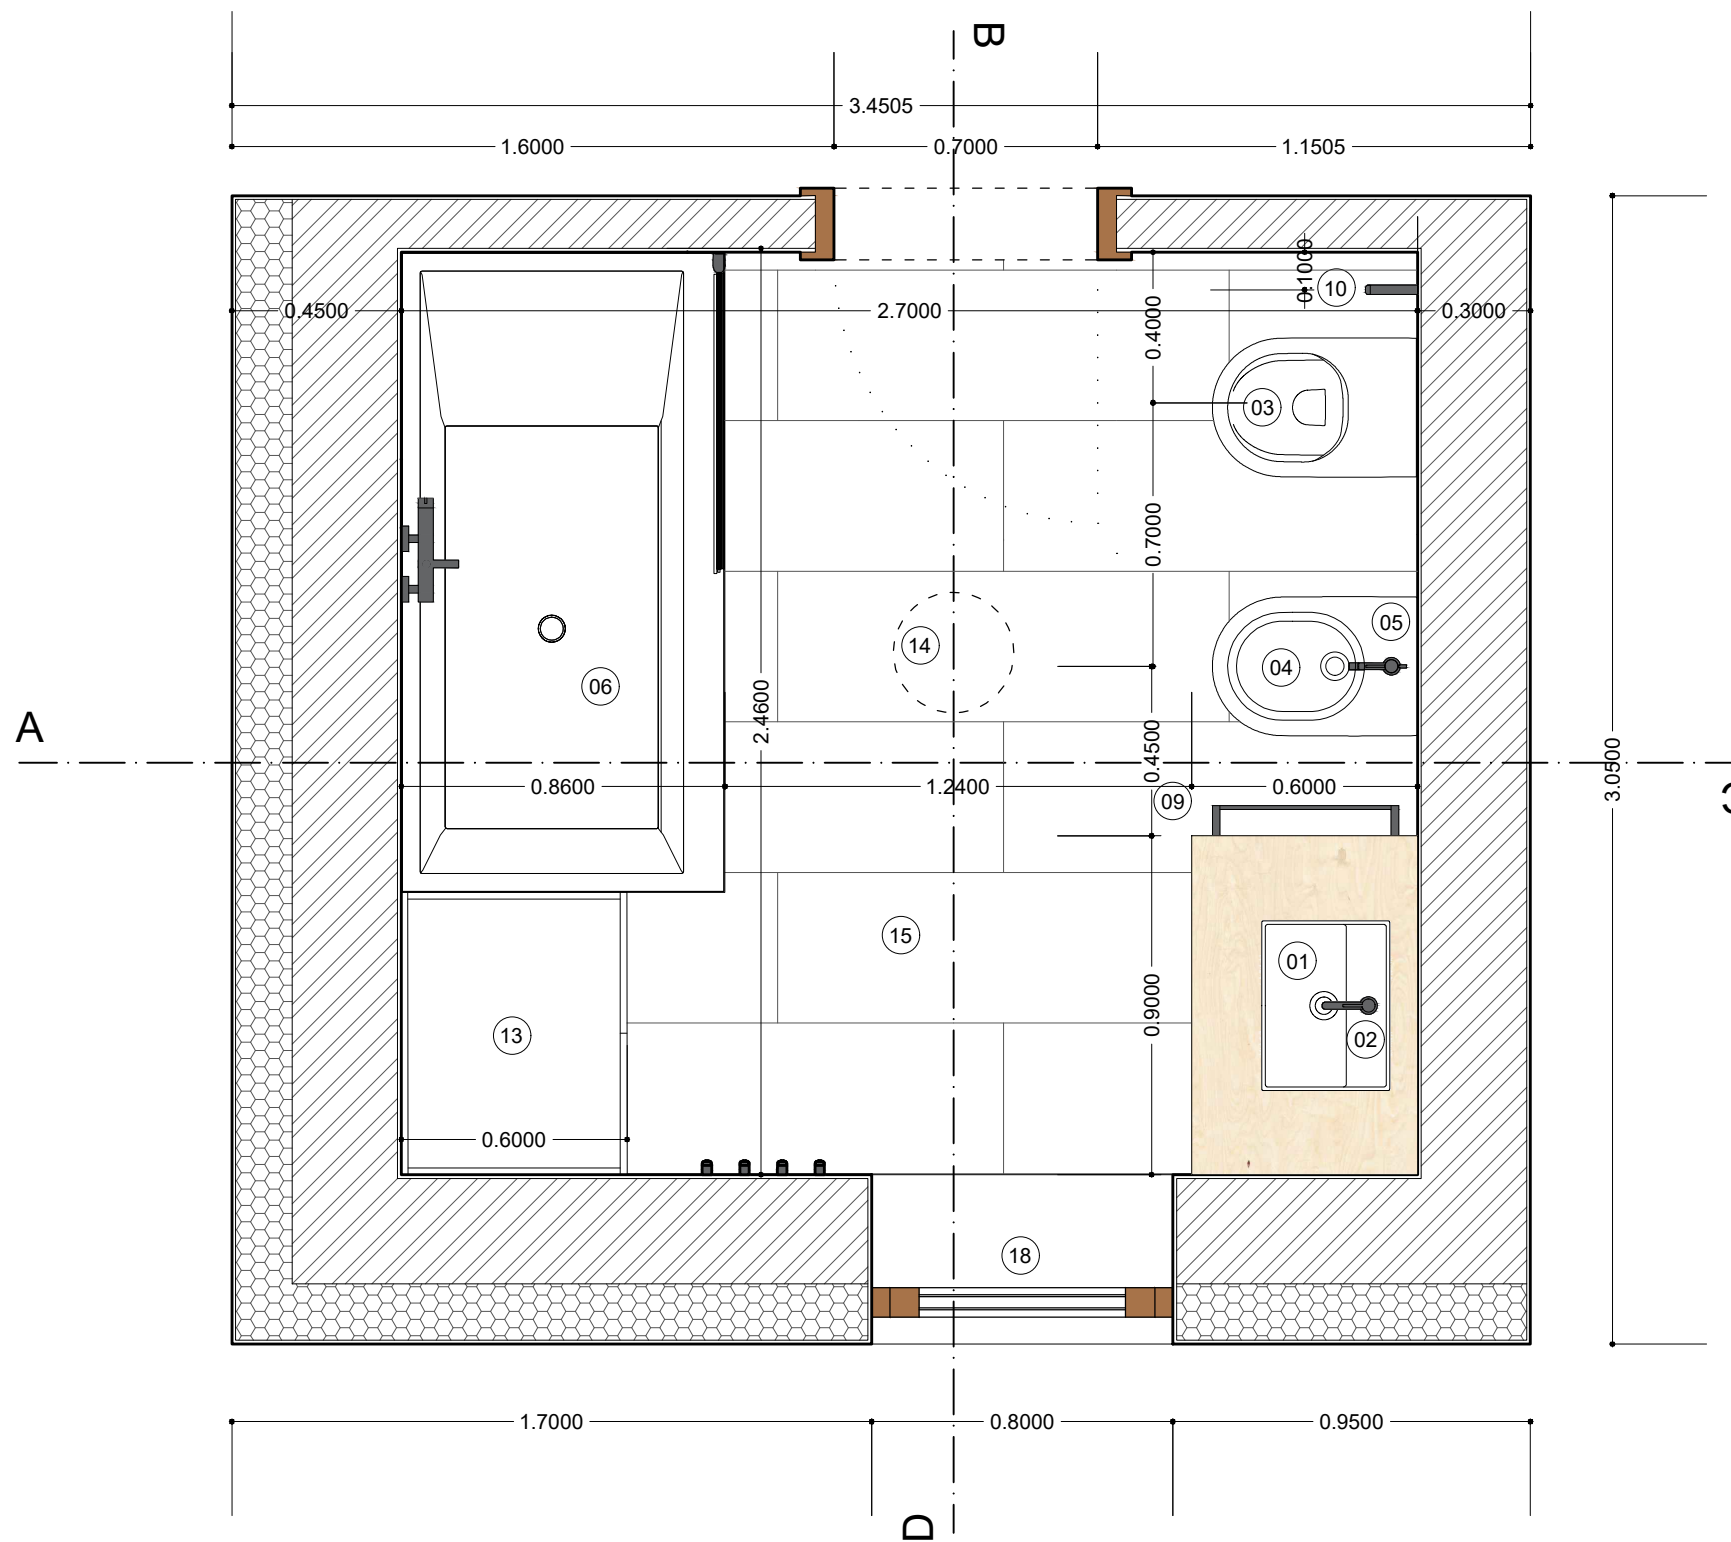

FLOOR PLAN - DEMOLITION / NEW
1:20

FLOOR PLAN - SIMPLIFIED
1:20

FLOOR PLAN
1:20

Description of equipment:

- 01 Washbasin KARTEL LAUFEN (H8153300001041)
on a vanity, one tap hole in the center
450 x 340 x 120 mm
000 - white, SaphirKeramik
- 02 Wasbasin faucet KARTEL LAUFEN (H3113310041001)
single level basin mixer, projection 115 mm, fixed spout,
without pop-up waste
h. 173 mm, l. 115 mm, diameter: 46 mm
chrome finish
- 03 Toilet KARTEL LAUFEN (H8203370000001)
wall-hung WC 'rimless', 4,5/3 l, washdown, without flushing
rim
545 x 370 x 355 mm
000 - white
+ Flush Plate AW1 (H8956610040001)
dual flush
250 x 10 x 160 mm
004 - chromed, plastic
- 04 Bidet KARTEL LAUFEN (H8303310003021)
wall hung, with one tap hole
545 x 370 x 290 mm
000 - white
- 05 Bidet faucet KARTEL LAUFEN (H3413310041011)
single lever bidet mixer, projection 110 mm, fixed spout,
with pop-up waste
h. 173 mm, l. 110 mm, diameter: 46 mm
chrome finish
- 06 Bathtub KARTEL LAUFEN (H2233350006161)
free standing, to right corner, with frame and panel
1700 x 860 x 440 mm
000 - white, Sentec
- 07 Bathtub faucet KARTEL LAUFEN (H3213370041411)
single lever bath mixer, fittings distance 150mm,
complete with fittings, synthetic
flexible hose 1800 mm and hand shower TwinStick
275 x 165 x 67,5 mm
chrome finish
- 08 Bathtub guard ROCA B1H (AM19408512)
front bath divider with a hinged door
850 x 1500 mm
clear glass + shiny silver profile
- 09 Towel rack SAT Simply R
wall-hung
616 x 104 x 24 mm
chrome
- 10 Toilet roll holder ROCA (A817035001)
25 x 139 mm
metal
- 12 Mirror Walls mirror from House Doctor (35658-01)
oval wall-hung mirror, vertical installation
70 x 35 mm
glass, MDF, metal
- 13 Vanity
vanity unit with two drawers, incl. organizer
900 x 600 x 600 mm
MDF board with ABS edges, inside melamine white
wood
- 14 Lightning Eglo Lora
LED lightning, water protection, 16 W
320 x 70 mm
chrom
- 15 Floor tiles
1200 x 400 x 10 mm
000 - white
- 16 Tiles on the walls
Zellica antique white tiles
60 x 240 x 10 mm
000 -white
- 17 Door
interior door with door frame
700 x 1970 x 40 mm
solid wood
- 18 Window VEKRA
wooden frame, double glazing
800 x 78 x 1200 mm
- 19 Cabinet
cabinet with four doors, incl. organizer
750 x 600 x 2200 mm
MDF board with ABS edges, inside melamine white
wood
- 20 Concrete screed/trowel