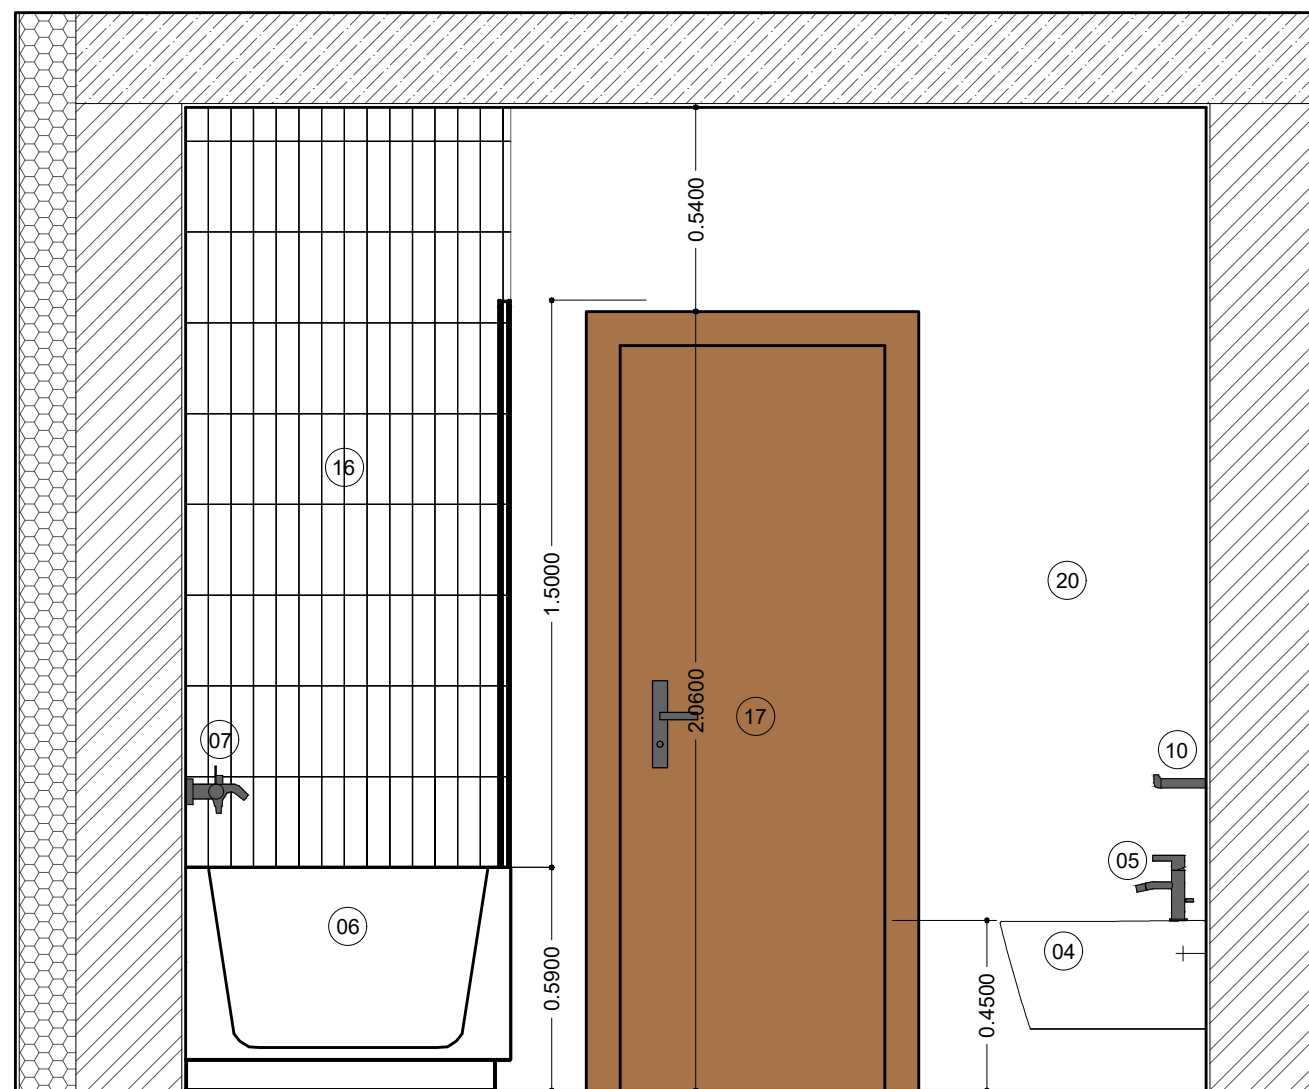

SECTION A
1:20

Description of equipment:

- 01 Washbasin KARTEL LAUFEN (H8153300001041)
  on a vanity, one tap hole in the center
  450 x 340 x 120 mm
  000 - white, SaphirKeramik
- 02 Wasbasin faucet KARTEL LAUFEN (H3113310041001)
  single level basin mixer, projection 115 mm, fixed spout,
  without pop-up waste
  h. 173 mm, l. 115 mm, diameter: 46 mm
  chrome finish
- 03 Toilet KARTEL LAUFEN (H8203370000001)
  wall-hung WC 'rimless', 4,5/3 l, washdown, without flushing
  rim
  545 x 370 x 355 mm
  000 - white
  + Flush Plate AW1 (H8956610040001)
  dual flush
  250 x 10 x 160 mm
  004 - chromed, plastic
- 04 Bidet KARTEL LAUFEN (H8303310003021)
  wall hung, with one tap hole
  545 x 370 x 290 mm
  000 - white
- 05 Bidet faucet KARTEL LAUFEN (H3413310041011)
  single lever bidet mixer, projection 110 mm, fixed spout,
  with pop-up waste
  h. 173 mm, l. 110 mm, diameter: 46 mm
  chrome finish
- 06 Bathtub KARTEL LAUFEN (H2233350006161)
  free standing, to right corner, with frame and panel
  1700 x 860 x 440 mm
  000 - white, Sentec
- 07 Bathtub faucet KARTEL LAUFEN (H3213370041411)
  single lever bath mixer, fittings distance 150mm,
  complete with fittings, synthetic
  flexible hose 1800 mm and hand shower TwinStick
  275 x 165 x 67,5 mm
  chrome finish
- 08 Bathtub guard ROCA B1H (AM19408512)
  front bath divider with a hinged door
  850 x 1500 mm
  clear glass + shiny silver profile
- 09 Towel rack SAT Simply R
  wall-hung
  616 x 104 x 24 mm
  chrome
- 10 Toilet roll holder ROCA (A817035001)
  25 x 139 mm
  metal
- 12 Mirror Walls mirror from House Doctor (35658-01)
  oval wall-hung mirror, vertical installation
  70 x 35 mm
  glass, MDF, metal
- 13 Vanity
  vanity unit with two drawers, incl. organizer
  900 x 600 x 600 mm
  MDF board with ABS edges, inside melamine white
  wood
- 14 Lightning Eglo Lora
  LED lightning, water protection, 16 W
  320 x 70 mm
  chrom
- 15 Floor tiles
  1200 x 400 x 10 mm
  000 - white
- 16 Tiles on the walls
  Zellica antique white tiles
  60 x 240 x 10 mm
  000 -white
- 17 Door
  interior door with door frame
  700 x 1970 x 40 mm
  solid wood
- 18 Window VEKRA
  wooden frame, double glazing
  800 x 78 x 1200 mm
- 19 Cabinet
  cabinet with four doors, incl. organizer
  750 x 600 x 2200 mm
  MDF board with ABS edges, inside melamine white
  wood
- 20 Concrete screed/trowel