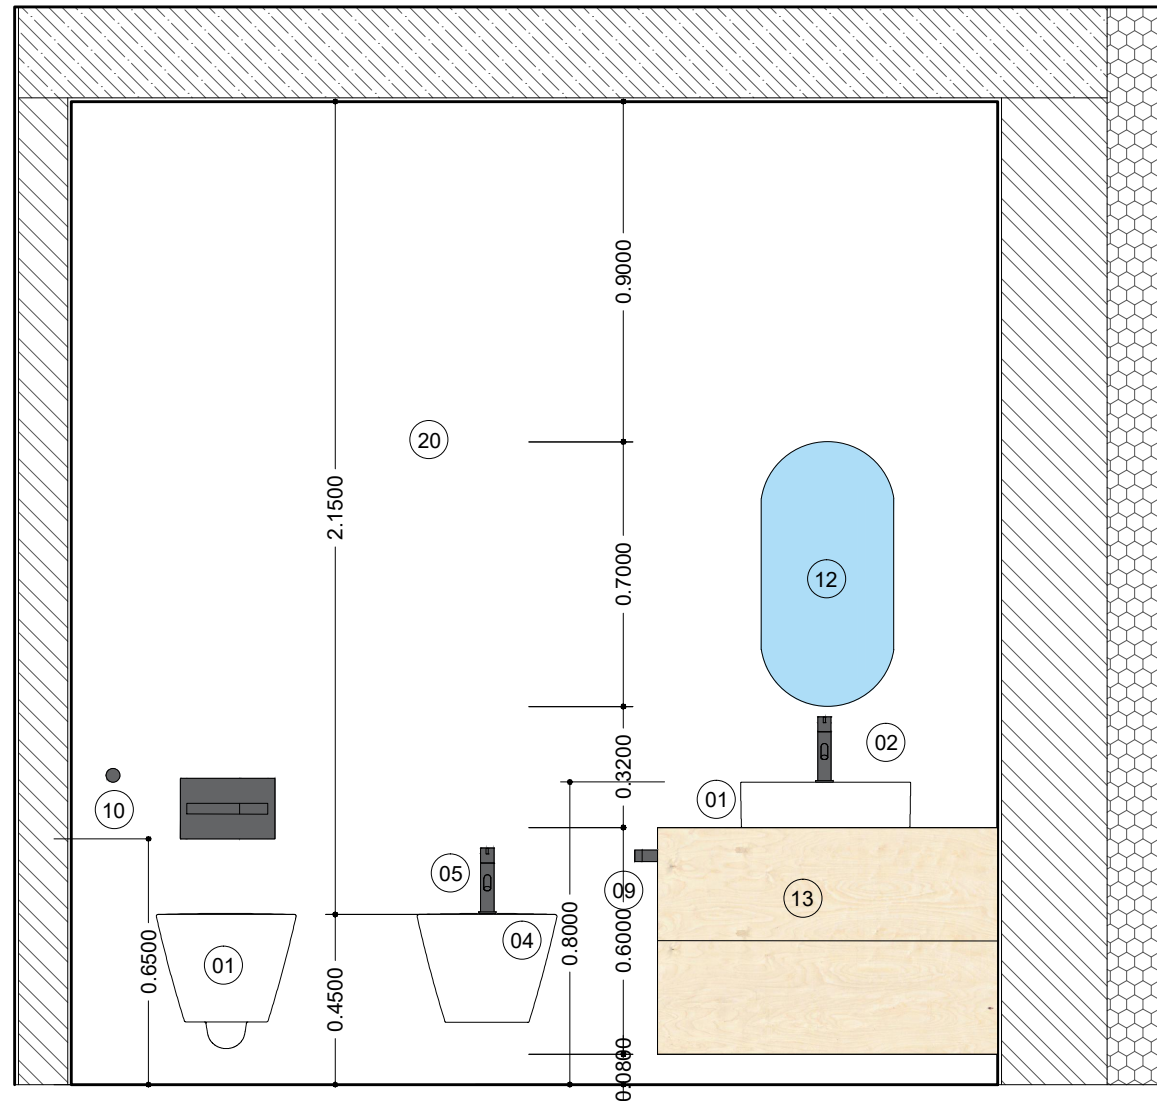

Client:
SRDA

Author:
Lucie Bielaková

Design:
Floor plan

Scale: 1:20 | Date: 13.11.2022 | n. 02

SECTION A
1:20

Description of equipment:

- 01 Washbasin KARTEL LAUFEN (H8153300001041)
on a vanity, one tap hole in the center
450 x 340 x 120 mm
000 - white, SaphirKeramik
- 02 Wasbasin faucet KARTEL LAUFEN (H3113310041001)
single level basin mixer, projection 115 mm, fixed spout,
without pop-up waste
h. 173 mm, l. 115 mm, diameter: 46 mm
chrome finish
- 03 Toilet KARTEL LAUFEN (H8203370000001)
wall-hung WC 'rimless', 4,5/3 l, washdown, without flushing
rim
545 x 370 x 355 mm
000 - white
+ Flush Plate AW1 (H8956610040001)
dual flush
250 x 10 x 160 mm
004 - chromed, plastic
- 04 Bidet KARTEL LAUFEN (H8303310003021)
wall hung, with one tap hole
545 x 370 x 290 mm
000 - white
- 05 Bidet faucet KARTEL LAUFEN (H3413310041011)
single lever bidet mixer, projection 110 mm, fixed spout,
with pop-up waste
h. 173 mm, l. 110 mm, diameter: 46 mm
chrome finish
- 06 Bathtub KARTEL LAUFEN (H2233350006161)
free standing, to right corner, with frame and panel
1700 x 860 x 440 mm
000 - white, Sentec
- 07 Bathtub faucet KARTEL LAUFEN (H3213370041411)
single lever bath mixer, fittings distance 150mm,
complete with fittings, synthetic
flexible hose 1800 mm and hand shower TwinStick
275 x 165 x 67,5 mm
chrome finish
- 08 Bathtub guard ROCA B1H (AM19408512)
front bath divider with a hinged door
850 x 1500 mm
clear glass + shiny silver profile
- 09 Towel rack SAT Simply R
wall-hung
616 x 104 x 24 mm
chrome
- 10 Toilet roll holder ROCA (A817035001)
25 x 139 mm
metal
- 12 Mirror Walls mirror from House Doctor (35658-01)
oval wall-hung mirror, vertical installation
70 x 35 mm
glass, MDF, metal
- 13 Vanity
vanity unit with two drawers, incl. organizer
900 x 600 x 600 mm
MDF board with ABS edges, inside melamine white
wood
- 14 Lightning Eglo Lora
LED lightning, water protection, 16 W
320 x 70 mm
chrom
- 15 Floor tiles
1200 x 400 x 10 mm
000 - white
- 16 Tiles on the walls
Zellica antique white tiles
60 x 240 x 10 mm
000 -white
- 17 Door
interior door with door frame
700 x 1970 x 40 mm
solid wood
- 18 Window VEKRA
wooden frame, double glazing
800 x 78 x 1200 mm
- 19 Cabinet
cabinet with four doors, incl. organizer
750 x 600 x 2200 mm
MDF board with ABS edges, inside melamine white
wood
- 20 Concrete screed/trowel