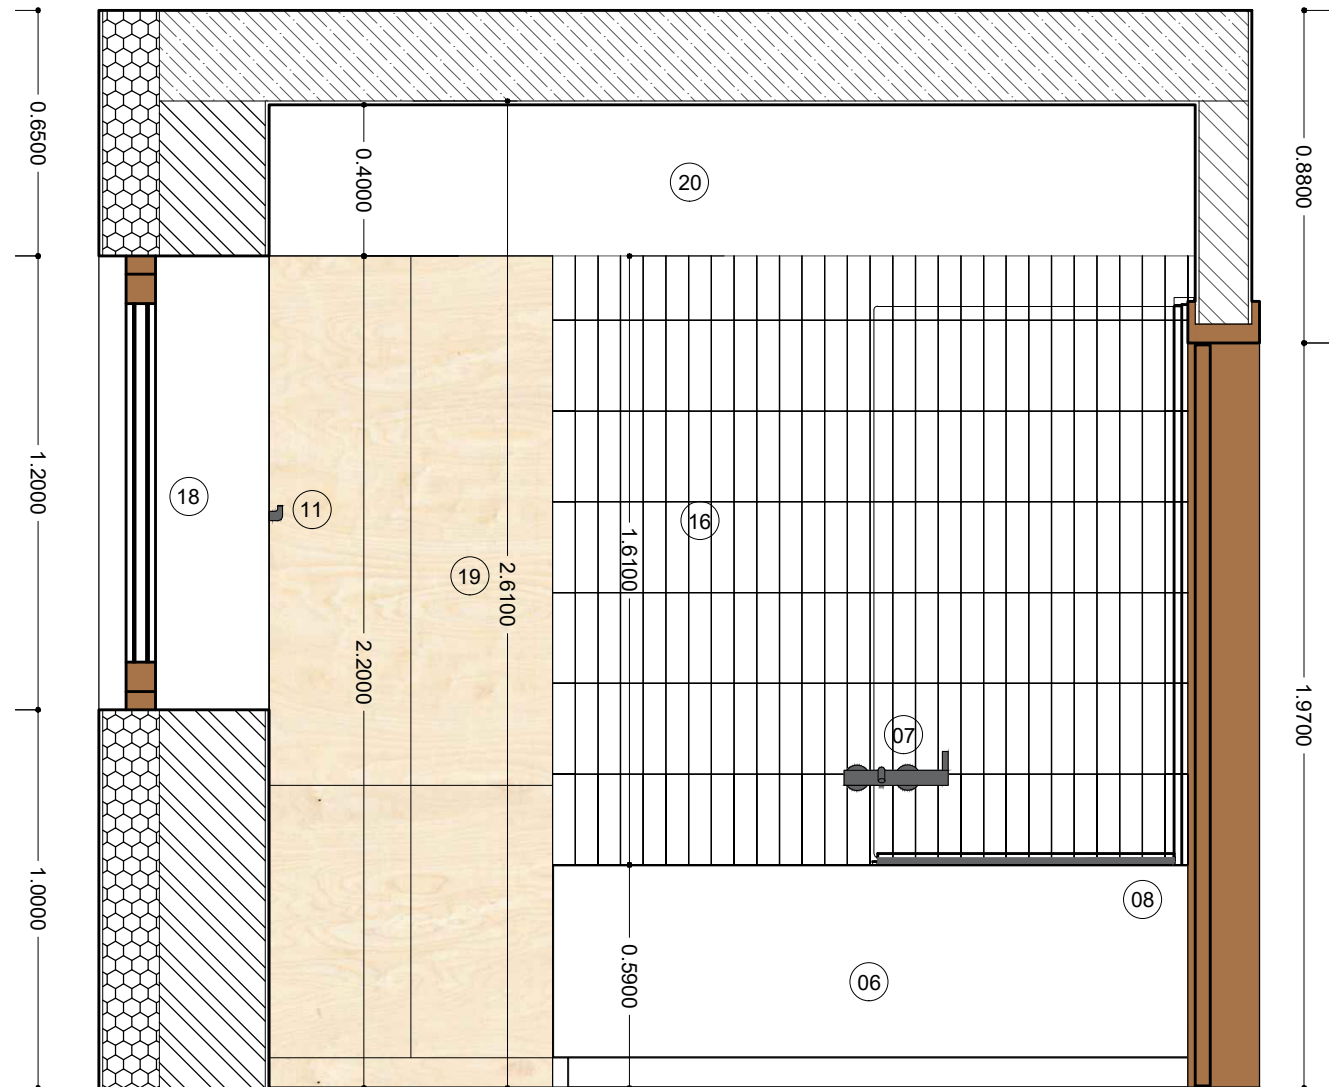

SECTION D
1:20

Description of equipment:

- 01 Washbasin KARTEL LAUFEN (H8153300001041)
  on a vanity, one tap hole in the center
  450 x 340 x 120 mm
  000 - white, SaphirKeramik
- 02 Wasbasin faucet KARTEL LAUFEN (H3113310041001)
  single level basin mixer, projection 115 mm, fixed spout,
  without pop-up waste
  h. 173 mm, l. 115 mm, diameter: 46 mm
  chrome finish
- 03 Toilet KARTEL LAUFEN (H82033700000001)
  wall-hung WC 'rimless', 4,5/3 l, washdown, without flushing
  rim
  545 x 370 x 355 mm
  000 - white
  + Flush Plate AW1 (H8956610040001)
  dual flush
  250 x 10 x 160 mm
  004 - chromed, plastic
- 04 Bidet KARTEL LAUFEN (H8303310003021)
  wall hung, with one tap hole
  545 x 370 x 290 mm
  000 - white
- 05 Bidet faucet KARTEL LAUFEN (H3413310041011)
  single lever bidet mixer, projection 110 mm, fixed spout,
  with pop-up waste
  h. 173 mm, l. 110 mm, diameter: 46 mm
  chrome finish
- 06 Bathtub KARTEL LAUFEN (H2233350006161)
  free standing, to right corner, with frame and panel
  1700 x 860 x 440 mm
  000 - white, Sentec
- 07 Bathtub faucet KARTEL LAUFEN (H3213370041411)
  single lever bath mixer, fittings distance 150mm,
  complete with fittings, synthetic
  flexible hose 1800 mm and hand shower TwinStick
  275 x 165 x 67,5 mm
  chrome finish
- 08 Bathtub guard ROCA B1H (AM19408512)
  front bath divider with a hinged door
  850 x 1500 mm
  clear glass + shiny silver profile
- 09 Towel rack SAT Simply R
  wall-hung
  616 x 104 x 24 mm
  chrome
- 10 Toilet roll holder ROCA (A817035001)
  25 x 139 mm
  metal
- 12 Mirror Walls mirror from House Doctor (35658-01)
  oval wall-hung mirror, vertical installation
  70 x 35 mm
  glass, MDF, metal
- 13 Vanity
  vanity unit with two drawers, incl. organizer
  900 x 600 x 600 mm
  MDF board with ABS edges, inside melamine white
  wood
- 14 Lightning Eglo Lora
  LED lightning, water protection, 16 W
  320 x 70 mm
  chrom
- 15 Floor tiles
  1200 x 400 x 10 mm
  000 - white
- 16 Tiles on the walls
  Zellica antique white tiles
  60 x 240 x 10 mm
  000 -white
- 17 Door
  interior door with door frame
  700 x 1970 x 40 mm
  solid wood
- 18 Window VEKRA
  wooden frame, double glazing
  800 x 78 x 1200 mm
- 19 Cabinet
  cabinet with four doors, incl. organizer
  750 x 600 x 2200 mm
  MDF board with ABS edges, inside melamine white
  wood
- 20 Concrete screed/trowel