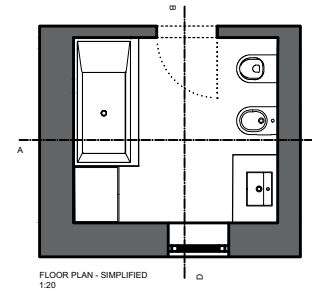

SECTION D
1:20

Description of equipment:

- 01 Washbasin KARTEL LAUFEN (H8153300001041)
  on a vanity, one tap hole in the center
  450 x 340 x 120 mm
  000 - white, SaphirKeramik
- 02 Wasbasin faucet KARTEL LAUFEN (H3113310041001)
  single level basin mixer, projection 115 mm, fixed spout,
  without pop-up waste
  h. 173 mm, l. 115 mm, diameter: 46 mm
  chrome finish
- 03 Toilet KARTEL LAUFEN (H82033700000001)
  wall-hung WC 'rimless', 4,5/3 l, washdown, without flushing
  rim
  545 x 370 x 355 mm
  000 - white
  + Flush Plate AW1 (H8956610040001)
  dual flush
  250 x 10 x 160 mm
  004 - chromed, plastic
- 04 Bidet KARTEL LAUFEN (H8303310003021)
  wall hung, with one tap hole
  545 x 370 x 290 mm
  000 - white
- 05 Bidet faucet KARTEL LAUFEN (H3413310041011)
  single lever bidet mixer, projection 110 mm, fixed spout,
  with pop-up waste
  h. 173 mm, l. 110 mm, diameter: 46 mm
  chrome finish
- 06 Bathtub KARTEL LAUFEN (H2233350006161)
  free standing, to right corner, with frame and panel
  1700 x 860 x 440 mm
  000 - white, Sentec
- 07 Bathtub faucet KARTEL LAUFEN (H3213370041411)
  single lever bath mixer, fittings distance 150mm,
  complete with fittings, synthetic
  flexible hose 1800 mm and hand shower TwinStick
  275 x 165 x 67,5 mm
  chrome finish
- 08 Bathtub guard ROCA B1H (AM19408512)
  front bath divider with a hinged door
  850 x 1500 mm
  clear glass + shiny silver profile
- 09 Towel rack SAT Simply R
  wall-hung
  616 x 104 x 24 mm
  chrome
- 10 Toilet roll holder ROCA (A817035001)
  25 x 139 mm
  metal
- 12 Mirror Walls mirror from House Doctor (35658-01)
  oval wall-hung mirror, vertical installation
  70 x 35 mm
  glass, MDF, metal
- 13 Vanity
  vanity unit with two drawers, incl. organizer
  900 x 600 x 600 mm
  MDF board with ABS edges, inside melamine white
  wood
- 14 Lightning Eglo Lora
  LED lightning, water protection, 16 W
  320 x 70 mm
  chrom
- 15 Floor tiles
  1200 x 400 x 10 mm
  000 - white
- 16 Tiles on the walls
  Zellica antique white tiles
  60 x 240 x 10 mm
  000 -white
- 17 Door
  interior door with door frame
  700 x 1970 x 40 mm
  solid wood
- 18 Window VEKRA
  wooden frame, double glazing
  800 x 78 x 1200 mm
- 19 Cabinet
  cabinet with four doors, incl. organizer
  750 x 600 x 2200 mm
  MDF board with ABS edges, inside melamine white
  wood
- 20 Concrete screed/trowel