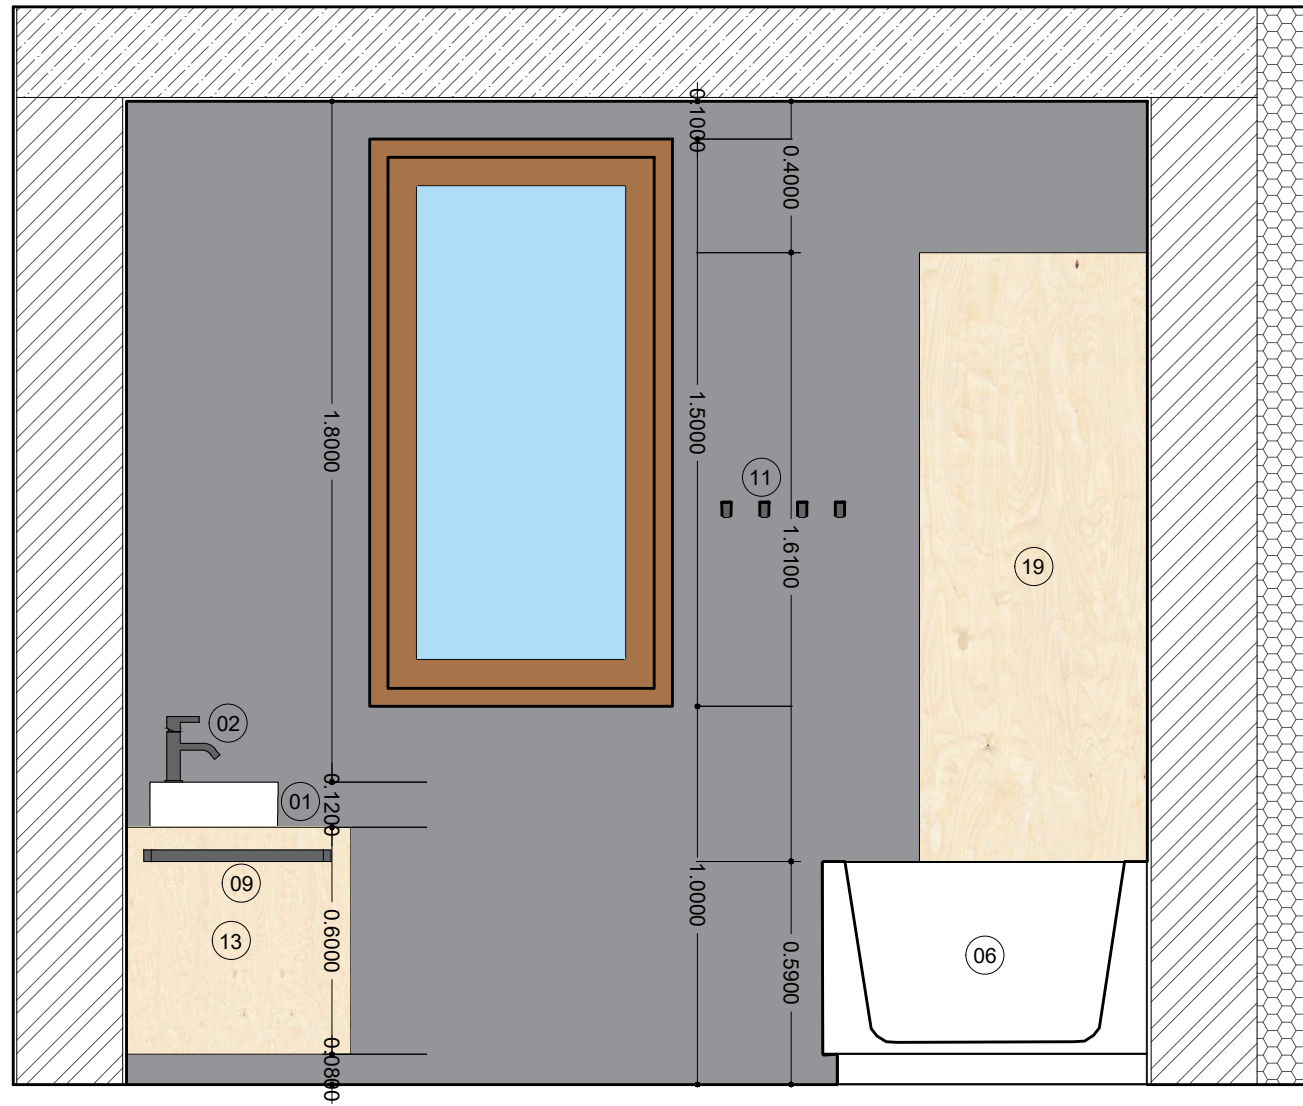

Description of equipment:

- 01 Washbasin KARTEL LAUFEN (H8153300001041)
  on a vanity, one tap hole in the center
  450 x 340 x 120 mm
  000 - white, SaphirKeramik
- 02 Wasbasin faucet KARTEL LAUFEN (H3113310041001)
  single level basin mixer, projection 115 mm, fixed spout,
  without pop-up waste
  h. 173 mm, l. 115 mm, diameter: 46 mm
  chrome finish
- 03 Toilet KARTEL LAUFEN (H82033700000001)
  wall-hung WC 'rimless', 4,5/3 l, washdown, without flushing
  rim
  545 x 370 x 355 mm
  000 - white
  + Flush Plate AW1 (H8956610040001)
  dual flush
  250 x 10 x 160 mm
  004 - chromed, plastic
- 04 Bidet KARTEL LAUFEN (H8303310003021)
  wall hung, with one tap hole
  545 x 370 x 290 mm
  000 - white
- 05 Bidet faucet KARTEL LAUFEN (H3413310041011)
  single lever bidet mixer, projection 110 mm, fixed spout,
  with pop-up waste
  h. 173 mm, l. 110 mm, diameter: 46 mm
  chrome finish
- 06 Bathtub KARTEL LAUFEN (H2233350006161)
  free standing, to right corner, with frame and panel
  1700 x 860 x 440 mm
  000 - white, Sentec
- 07 Bathtub faucet KARTEL LAUFEN (H3213370041411)
  single lever bath mixer, fittings distance 150mm,
  complete with fittings, synthetic
  flexible hose 1800 mm and hand shower TwinStick
  275 x 165 x 67,5 mm
  chrome finish
- 08 Bathtub guard ROCA B1H (AM19408512)
  front bath divider with a hinged door
  850 x 1500 mm
  clear glass + shiny silver profile
- 09 Towel rack SAT Simply R
  wall-hung
  616 x 104 x 24 mm
  chrome
- 10 Toilet roll holder ROCA (A817035001)
  25 x 139 mm
  metal
- 12 Mirror Walls mirror from House Doctor (35658-01)
  oval wall-hung mirror, vertical installation
  70 x 35 mm
  glass, MDF, metal
- 13 Vanity
  vanity unit with two drawers, incl. organizer
  900 x 600 x 600 mm
  MDF board with ABS edges, inside melamine white
  wood
- 14 Lightning Eglo Lora
  LED lightning, water protection, 16 W
  320 x 70 mm
  chrom
- 15 Floor tiles
  1200 x 400 x 10 mm
  000 - white
- 16 Tiles on the walls
  Zellica antique white tiles
  60 x 240 x 10 mm
  000 -white
- 17 Door
  interior door with door frame
  700 x 1970 x 40 mm
  solid wood
- 18 Window VEKRA
  wooden frame, double glazing
  800 x 78 x 1200 mm
- 19 Cabinet
  cabinet with four doors, incl. organizer
  750 x 600 x 2200 mm
  MDF board with ABS edges, inside melamine white
  wood
- 20 Concrete screed/trowel