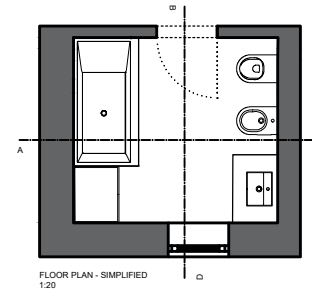

Description of equipment:

- 01 Washbasin KARTEL LAUFEN (H8153300001041)
  on a vanity, one tap hole in the center
  450 x 340 x 120 mm
  000 - white, SaphirKeramik
- 02 Wasbasin faucet KARTEL LAUFEN (H3113310041001)
  single level basin mixer, projection 115 mm, fixed spout,
  without pop-up waste
  h. 173 mm, l. 115 mm, diameter: 46 mm
  chrome finish
- 03 Toilet KARTEL LAUFEN (H82033700000001)
  wall-hung WC 'rimless', 4,5/3 l, washdown, without flushing
  rim
  545 x 370 x 355 mm
  000 - white
  + Flush Plate AW1 (H8956610040001)
  dual flush
  250 x 10 x 160 mm
  004 - chromed, plastic
- 04 Bidet KARTEL LAUFEN (H8303310003021)
  wall hung, with one tap hole
  545 x 370 x 290 mm
  000 - white
- 05 Bidet faucet KARTEL LAUFEN (H3413310041011)
  single lever bidet mixer, projection 110 mm, fixed spout,
  with pop-up waste
  h. 173 mm, l. 110 mm, diameter: 46 mm
  chrome finish
- 06 Bathtub KARTEL LAUFEN (H2233350006161)
  free standing, to right corner, with frame and panel
  1700 x 860 x 440 mm
  000 - white, Sentec
- 07 Bathtub faucet KARTEL LAUFEN (H3213370041411)
  single lever bath mixer, fittings distance 150mm,
  complete with fittings, synthetic
  flexible hose 1800 mm and hand shower TwinStick
  275 x 165 x 67,5 mm
  chrome finish
- 08 Bathtub guard ROCA B1H (AM19408512)
  front bath divider with a hinged door
  850 x 1500 mm
  clear glass + shiny silver profile
- 09 Towel rack SAT Simply R
  wall-hung
  616 x 104 x 24 mm
  chrome
- 10 Toilet roll holder ROCA (A817035001)
  25 x 139 mm
  metal
- 12 Mirror Walls mirror from House Doctor (35658-01)
  oval wall-hung mirror, vertical installation
  70 x 35 mm
  glass, MDF, metal
- 13 Vanity
  vanity unit with two drawers, incl. organizer
  900 x 600 x 600 mm
  MDF board with ABS edges, inside melamine white
  wood
- 14 Lightning Eglo Lora
  LED lightning, water protection, 16 W
  320 x 70 mm
  chrom
- 15 Floor tiles
  1200 x 400 x 10 mm
  000 - white
- 16 Tiles on the walls
  Zellica antique white tiles
  60 x 240 x 10 mm
  000 -white
- 17 Door
  interior door with door frame
  700 x 1970 x 40 mm
  solid wood
- 18 Window VEKRA
  wooden frame, double glazing
  800 x 78 x 1200 mm
- 19 Cabinet
  cabinet with four doors, incl. organizer
  750 x 600 x 2200 mm
  MDF board with ABS edges, inside melamine white
  wood
- 20 Concrete screed/trowel