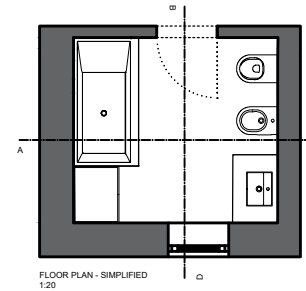

Client:
SRDA

Author:
Lucie Bielaková

Design:
Floor plan

Scale: 1:20 | Date: 13.11.2022 | n. 02

SECTION A
1:20

Description of equipment:

- 01 Washbasin KARTEL LAUFEN (H8153300001041)
on a vanity, one tap hole in the center
450 x 340 x 120 mm
000 - white, SaphirKeramik
- 02 Wasbasin faucet KARTEL LAUFEN (H3113310041001)
single level basin mixer, projection 115 mm, fixed spout,
without pop-up waste
h. 173 mm, l. 115 mm, diameter: 46 mm
chrome finish
- 03 Toilet KARTEL LAUFEN (H8203370000001)
wall-hung WC 'rimless', 4,5/3 l, washdown, without flushing
rim
545 x 370 x 355 mm
000 - white
+ Flush Plate AW1 (H8956610040001)
dual flush
250 x 10 x 160 mm
004 - chromed, plastic
- 04 Bidet KARTEL LAUFEN (H8303310003021)
wall hung, with one tap hole
545 x 370 x 290 mm
000 - white
- 05 Bidet faucet KARTEL LAUFEN (H3413310041011)
single lever bidet mixer, projection 110 mm, fixed spout,
with pop-up waste
h. 173 mm, l. 110 mm, diameter: 46 mm
chrome finish
- 06 Bathtub KARTEL LAUFEN (H2233350006161)
free standing, to right corner, with frame and panel
1700 x 860 x 440 mm
000 - white, Sentec
- 07 Bathtub faucet KARTEL LAUFEN (H3213370041411)
single lever bath mixer, fittings distance 150mm,
complete with fittings, synthetic
flexible hose 1800 mm and hand shower TwinStick
275 x 165 x 67,5 mm
chrome finish
- 08 Bathtub guard ROCA B1H (AM19408512)
front bath divider with a hinged door
850 x 1500 mm
clear glass + shiny silver profile
- 09 Towel rack SAT Simply R
wall-hung
616 x 104 x 24 mm
chrome
- 10 Toilet roll holder ROCA (A817035001)
25 x 139 mm
metal
- 12 Mirror Walls mirror from House Doctor (35658-01)
oval wall-hung mirror, vertical installation
70 x 35 mm
glass, MDF, metal
- 13 Vanity
vanity unit with two drawers, incl. organizer
900 x 600 x 600 mm
MDF board with ABS edges, inside melamine white
wood
- 14 Lightning Eglo Lora
LED lightning, water protection, 16 W
320 x 70 mm
chrom
- 15 Floor tiles
1200 x 400 x 10 mm
000 - white
- 16 Tiles on the walls
Zellica antique white tiles
60 x 240 x 10 mm
000 -white
- 17 Door
interior door with door frame
700 x 1970 x 40 mm
solid wood
- 18 Window VEKRA
wooden frame, double glazing
800 x 78 x 1200 mm
- 19 Cabinet
cabinet with four doors, incl. organizer
750 x 600 x 2200 mm
MDF board with ABS edges, inside melamine white
wood
- 20 Concrete screed/trowel